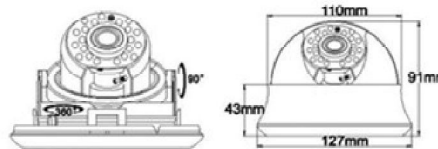

## JP-218E

Dome Camera  
Lens 2.8-12 mm.

### General Features FEATURES

- > Plastic IR Dome Camera
- > DWDR\UTC\OSD\DNR\Smart IR\Low Illumination
- > 3-Axis Bracket Built-in
- > 2M Pixels Varifocal Lens 2.8-12mm
- > 5X21PCS IR LEDs, IR Distance: 20M

### Specifications

Image Sensor	1/3" SONY CCD
Effective Pixel	CXD4140GG
	PAL : (H) 976 x (V) 582
	NTSC : (H) 976 x (V) 494
Sync	Internal
HorizontalResolution	700 TVL
Minimum Lux	0.001 Lux
Video Output	1.0Vp-p at 75ohm
S/N Ratio	≥ 52 dB
Gamma Corretion	0.45
Focus Length	2.8-12mm
Pixels	2M Pixels
Infrared LED	5X21PCS
White Balance	Auto
UTC Support	Yes
IR LED	21 IR LED (20 meter)
Day/Night	Color / B&W
Wide Dynamic Range	DWDR
Noise Reduction	2D NR
Privacy Masking	Yes
Shutter	1/50 sec ~ 1/10,000 sec
Power Source	DC12 / 500 mA
Operation	Temperature -10°C~+50°C
Storage	Temperature -20°C~+60°C